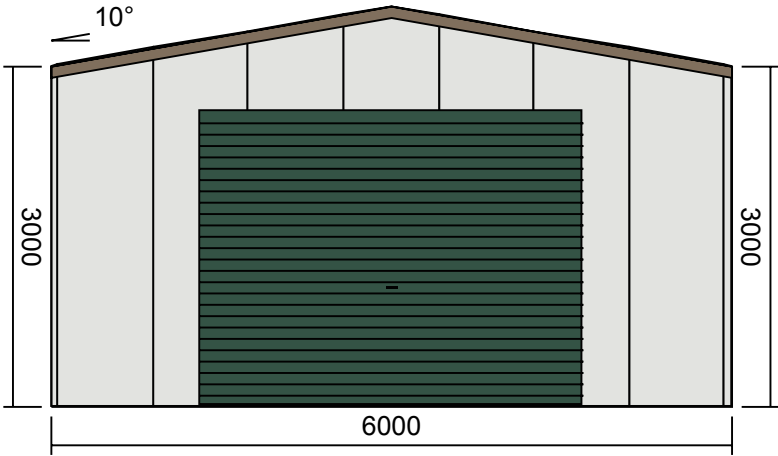

Elevations	
Company Name	
Job#: 123	Client: Robert Anderson

This document created by ShedPro Software - www.shedpro.com.au

Left Elevation

Right Elevation

Front Elevation

Rear Elevation