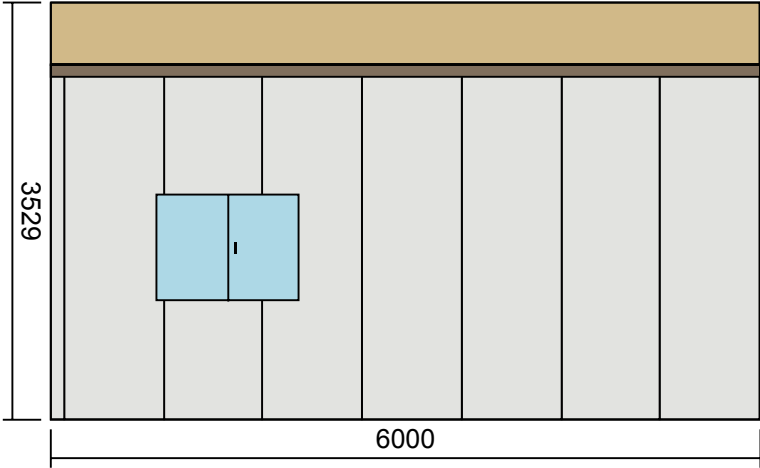

Elevations	
Company Name	
Job#: 123	Client: Robert Anderson

This document created by ShedPro Software - www.shedpro.com.au

Left Elevation

Right Elevation

Front Elevation

Rear Elevation