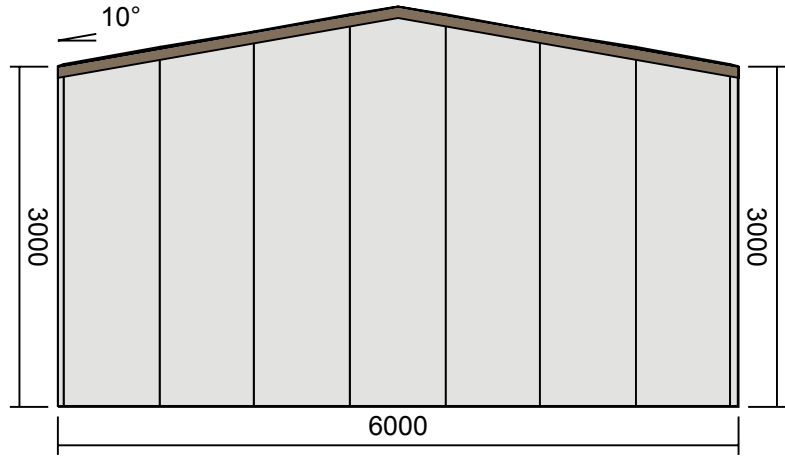

Elevations	
Company Name	
Job#: 123	Client: Robert Anderson

This document created by ShedPro Software - www.shedpro.com.au

Left Elevation

Right Elevation

Front Elevation

Rear Elevation